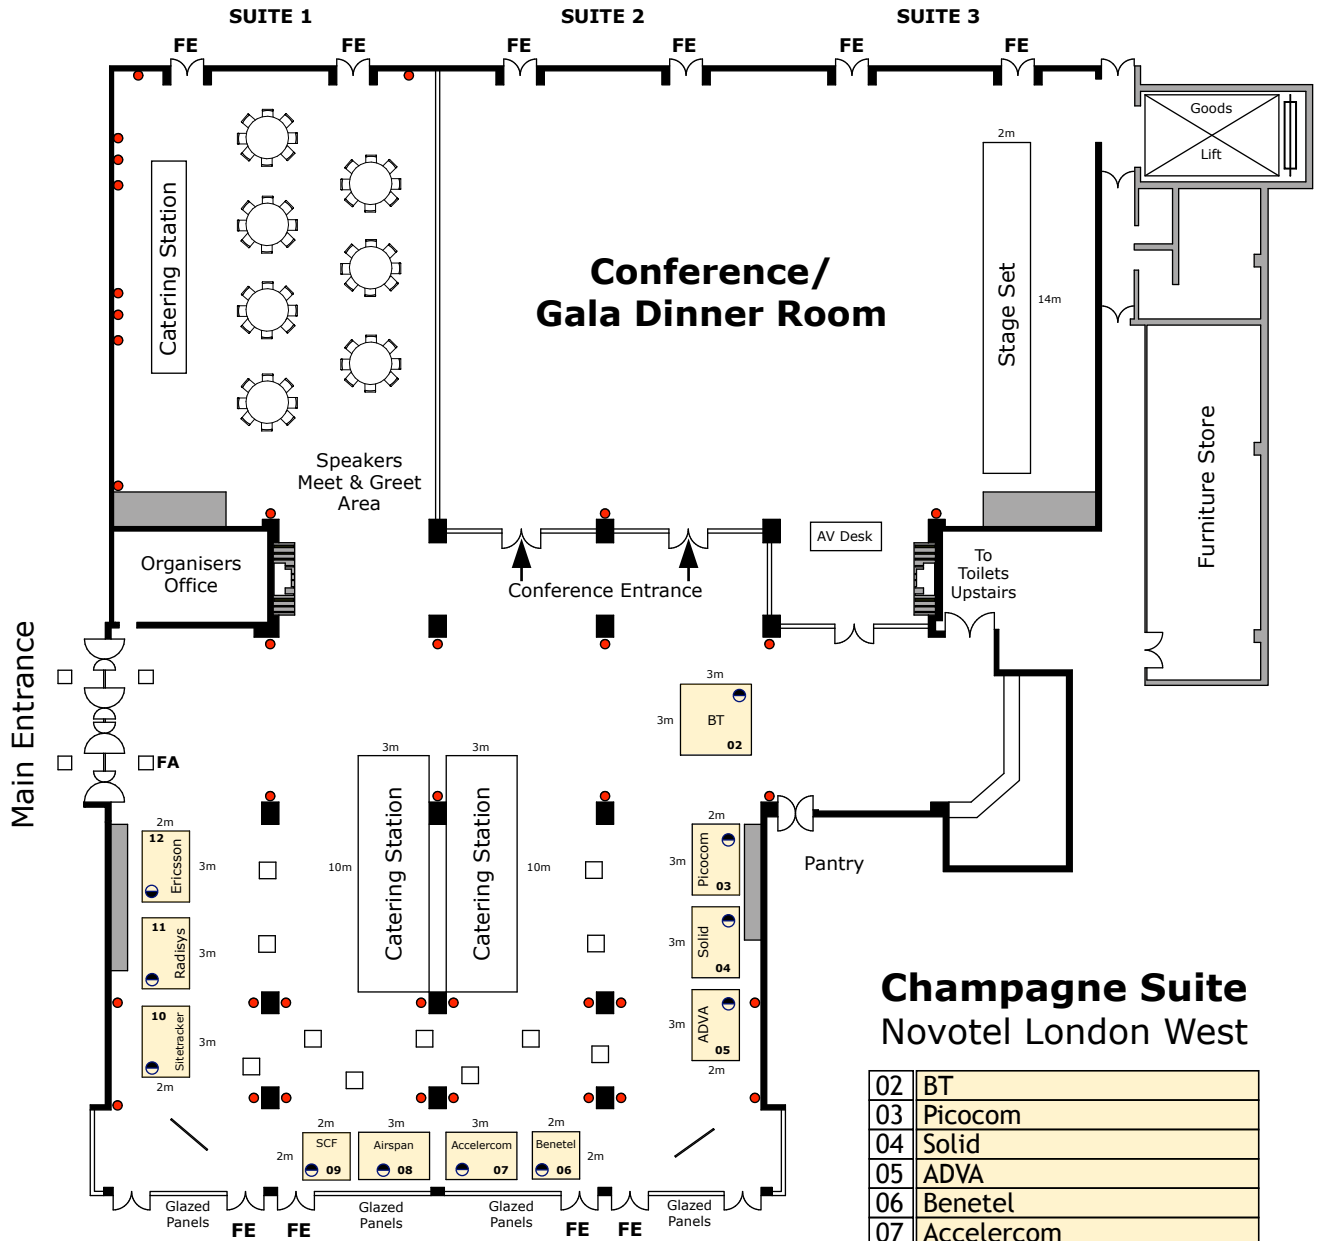

SMALLCELLS WORLD SUMMIT

Champagne Suite Novotel London West

02	BT
03	Picocom
04	Solid
05	ADVA
06	Benetel
07	Accelercom
08	Airspan
09	SCF
10	Sitracker
11	Radisys
12	Ericsson

KEY

FA Fire Alarm

FE Emergency Exit

Door Storage Areas

Column - 90 x 70cm approx

Movable Door Walls

11 High Tables within catering area

Power Socket Outlet 500w

This floor plan is for reference only & is not to scale